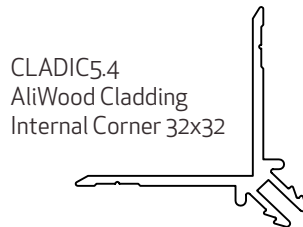

Profiles

CLAD180155.4
AliWood Cladding 180x15

CLADFF5.4
AliWood Cladding
Flashing Front 30x15

CLADFB5.4
AliWood Cladding
Flashing Back 70x18

CLADJF5.4
AliWood Cladding
Joiner Front 50x15

CLADJB5.4
AliWood Cladding
Joiner Back 100x18

CLADST5.4
AliWood Cladding
Start Channel 60x20

CLADHF5.4
AliWood Cladding
Head Flashing 75x38

CLADIC5.4
AliWood Cladding
Internal Corner 32x32

CLADEC5.4
AliWood Cladding
External Corner 45x45

Extremely easy to install - ask for a copy of our installation manual!